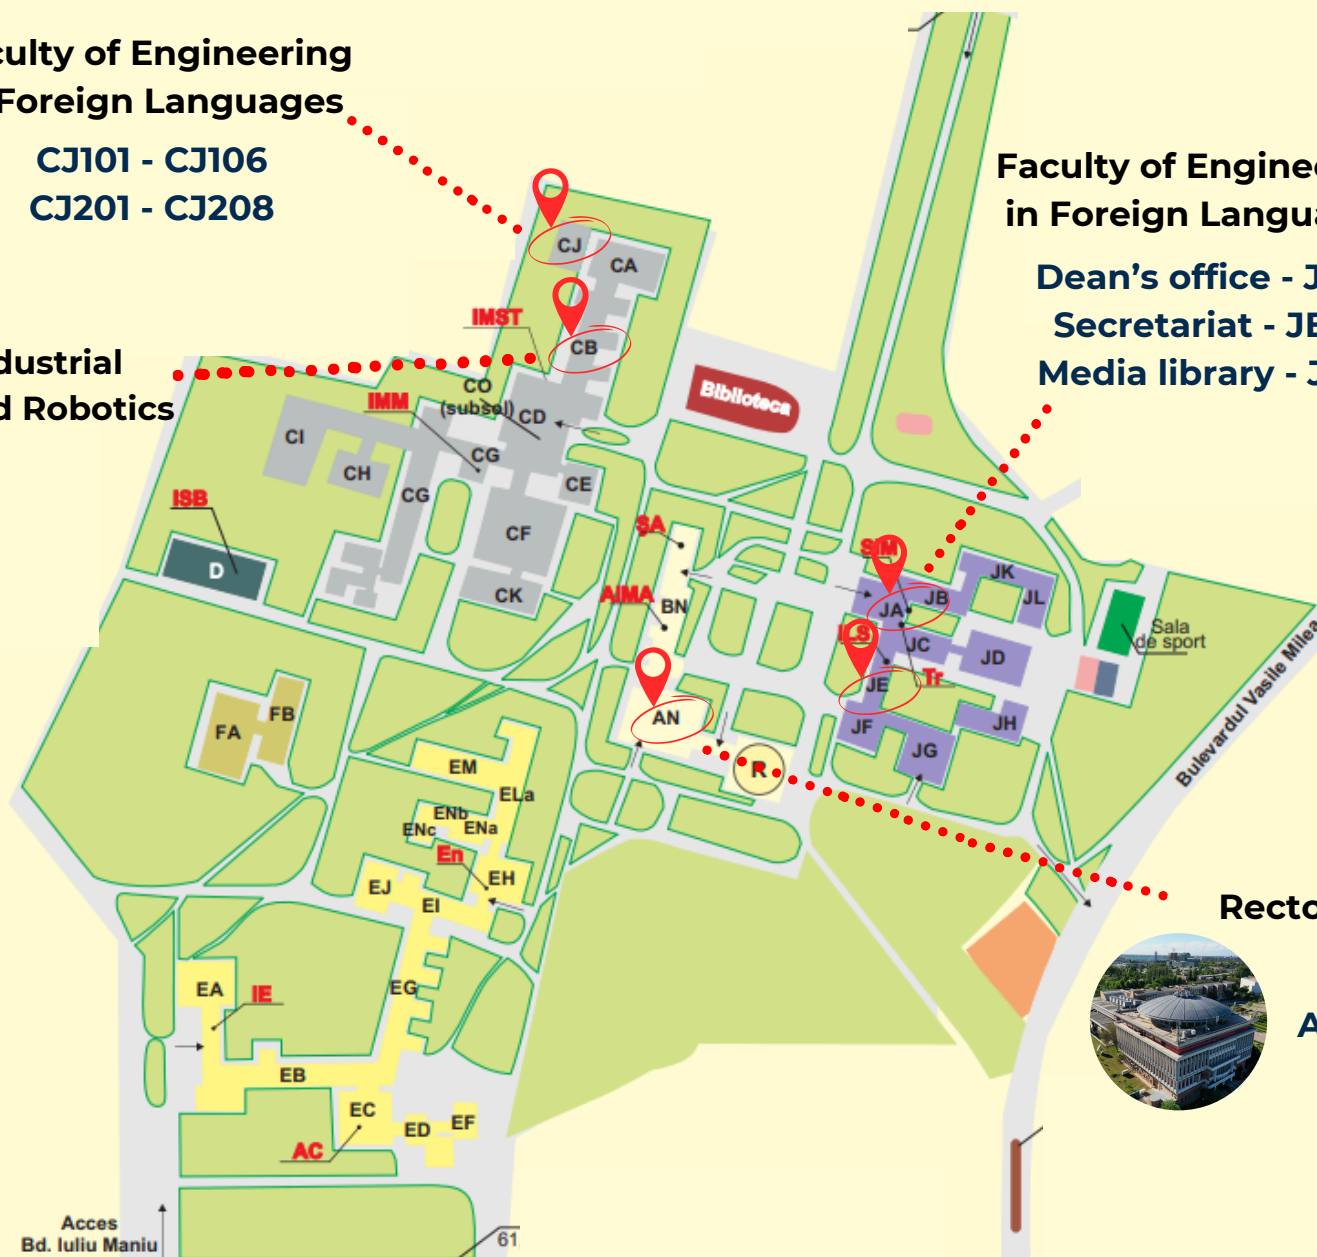

**Faculty of Industrial  
Engineering and Robotics**

**CB020  
CB105  
CB205**

**Rectorate Building**

**AN024  
AN201-AN205**

# How to get from POLITEHNICA Campus to LEU Campus?

National University of Science and Technology POLITEHNICA Bucharest

Iuliu Maniu Boulevard no. 1-3, sector 6

On foot 😊

The distance is approximately 15 minutes